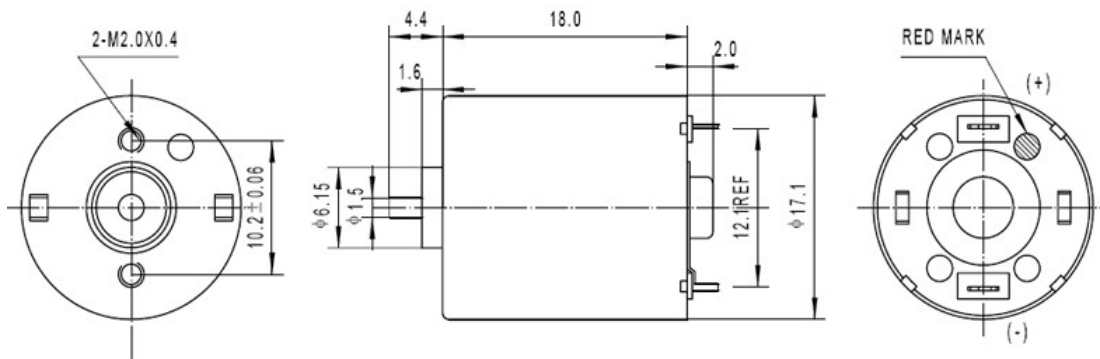

SR-020: dc metal brushed motor

Description

- 1.Size: 17.1*18 mm
- 2.Voltage: 4.5 V
- 3.Speed: 12600 rpm
- 4.Rated torque: 3.9 g.cm
- 5.Specs can be customized for you

Weight: 15g

Unit: mm

Voltage V	No load		At load				Stall	
	Speed/rpm	Current/A	Speed/rpm	Current/A	Torque/g.cm	Power/W	Current/A	Torque/g.cm
4.5	12600	0.058	9500	0.18	3.9	0.38	0.59	16