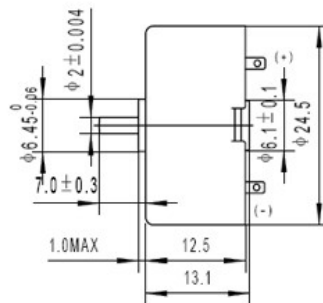

SR-300: dc metal brushed motor

Description

- 1.Size: 24.4*12.5 mm
- 2.Voltage: 4V
- 3.Speed: 4700 rpm
- 4.Rated torque: 5.5 g.cm
- 5.Specs can be customized for you

Weight: 22g

Unit: mm

Voltage V	No load		At load				Stall	
	Speed/rpm	Current/A	Speed/rpm	Current/A	Torque/g.cm	Power/W	Current/A	Torque/g.cm
4	4700	0.035	3500	0.12	5.5	0.197	0.34	21
3	2600	0.030	1730	0.075	4	0.071	0.17	10