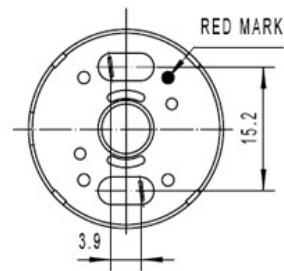

SR-300: dc metal brushed motor

Description

- 1.Size: 24.4*12.5 mm
- 2.Voltage: 4V
- 3.Speed: 4700 rpm
- 4.Rated torque: 5.5 g.cm
- 5.Specs can be customized for you

Weight: 22g

Unit: mm

Voltage V	No load		At load				Stall	
	Speed/rpm	Current/A	Speed/rpm	Current/A	Torque/g.cm	Power/W	Current/A	Torque/g.cm
4	4700	0.035	3500	0.12	5.5	0.197	0.34	21
3	2600	0.030	1730	0.075	4	0.071	0.17	10