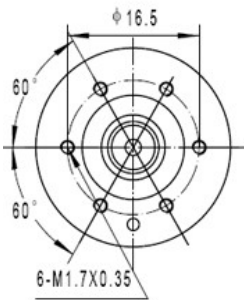

SR-300: dc metal brushed motor

Description

- 1.Size: 24.4*12.5 mm
- 2.Voltage: 4V
- 3.Speed: 4700 rpm
- 4.Rated torque: 5.5 g.cm
- 5.Specs can be customized for you

Weight: 22g

Unit: mm

Voltage V	No load		At load				Stall	
	Speed/rpm	Current/A	Speed/rpm	Current/A	Torque/g.cm	Power/W	Current/A	Torque/g.cm
4	4700	0.035	3500	0.12	5.5	0.197	0.34	21
3	2600	0.030	1730	0.075	4	0.071	0.17	10